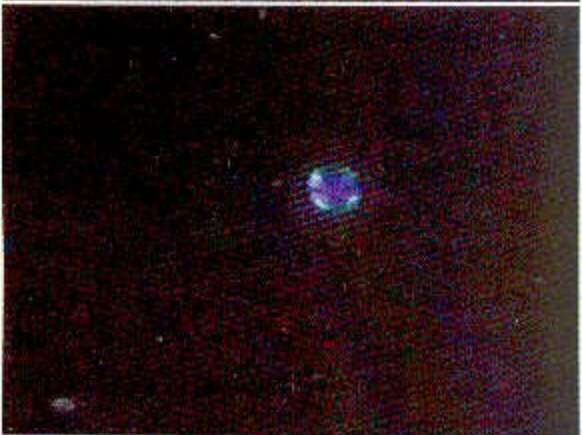

By **TIM UPTON**

WASHINGTON: The object is certainly unidentified and appears to be flying.

Whether this enlarged image really shows a UFO piloted by aliens remains to be seen. But according to the people who released it this photo and hundreds like it are the best evidence yet of the existence of spacecraft from other worlds.

UFO investigators say the image was captured by the Solar and Heliospheric Observatory (SOHO), a NASA satellite that was launched in 1996 to

observe the sun. Since then, it is said, SOHO has captured hundreds of images of UFOs moving along a kind of alien superhighway.

SOHO is more than 1.5 million kilometres from Earth, with its camera trained towards the sun. Experts say the photographed objects are likely to be only hundreds of kilometres from its lenses.

Graham Birdsall, editor of *UFO* magazine, said: "The images are irrefutable in that they are from official satellites owned by NASA. They resemble the kind of spacecraft we used to see in sci-fi films like *Star Trek*."

UTTERLY ALIEN: The image investigators say shows a UFO.

JAN 31 2001

22 Feb 2001, 8:43:10 (22 Feb 2001 14:43:10 GMT)

CENAPRED

04 03 2001 mexique

13 Mar 2001, 18:08:02 (14 Mar 2001 00:08:02 GMT)

19 Mar 2001, 11:10:40 (19 Mar 2001 17:10:40 GMT)