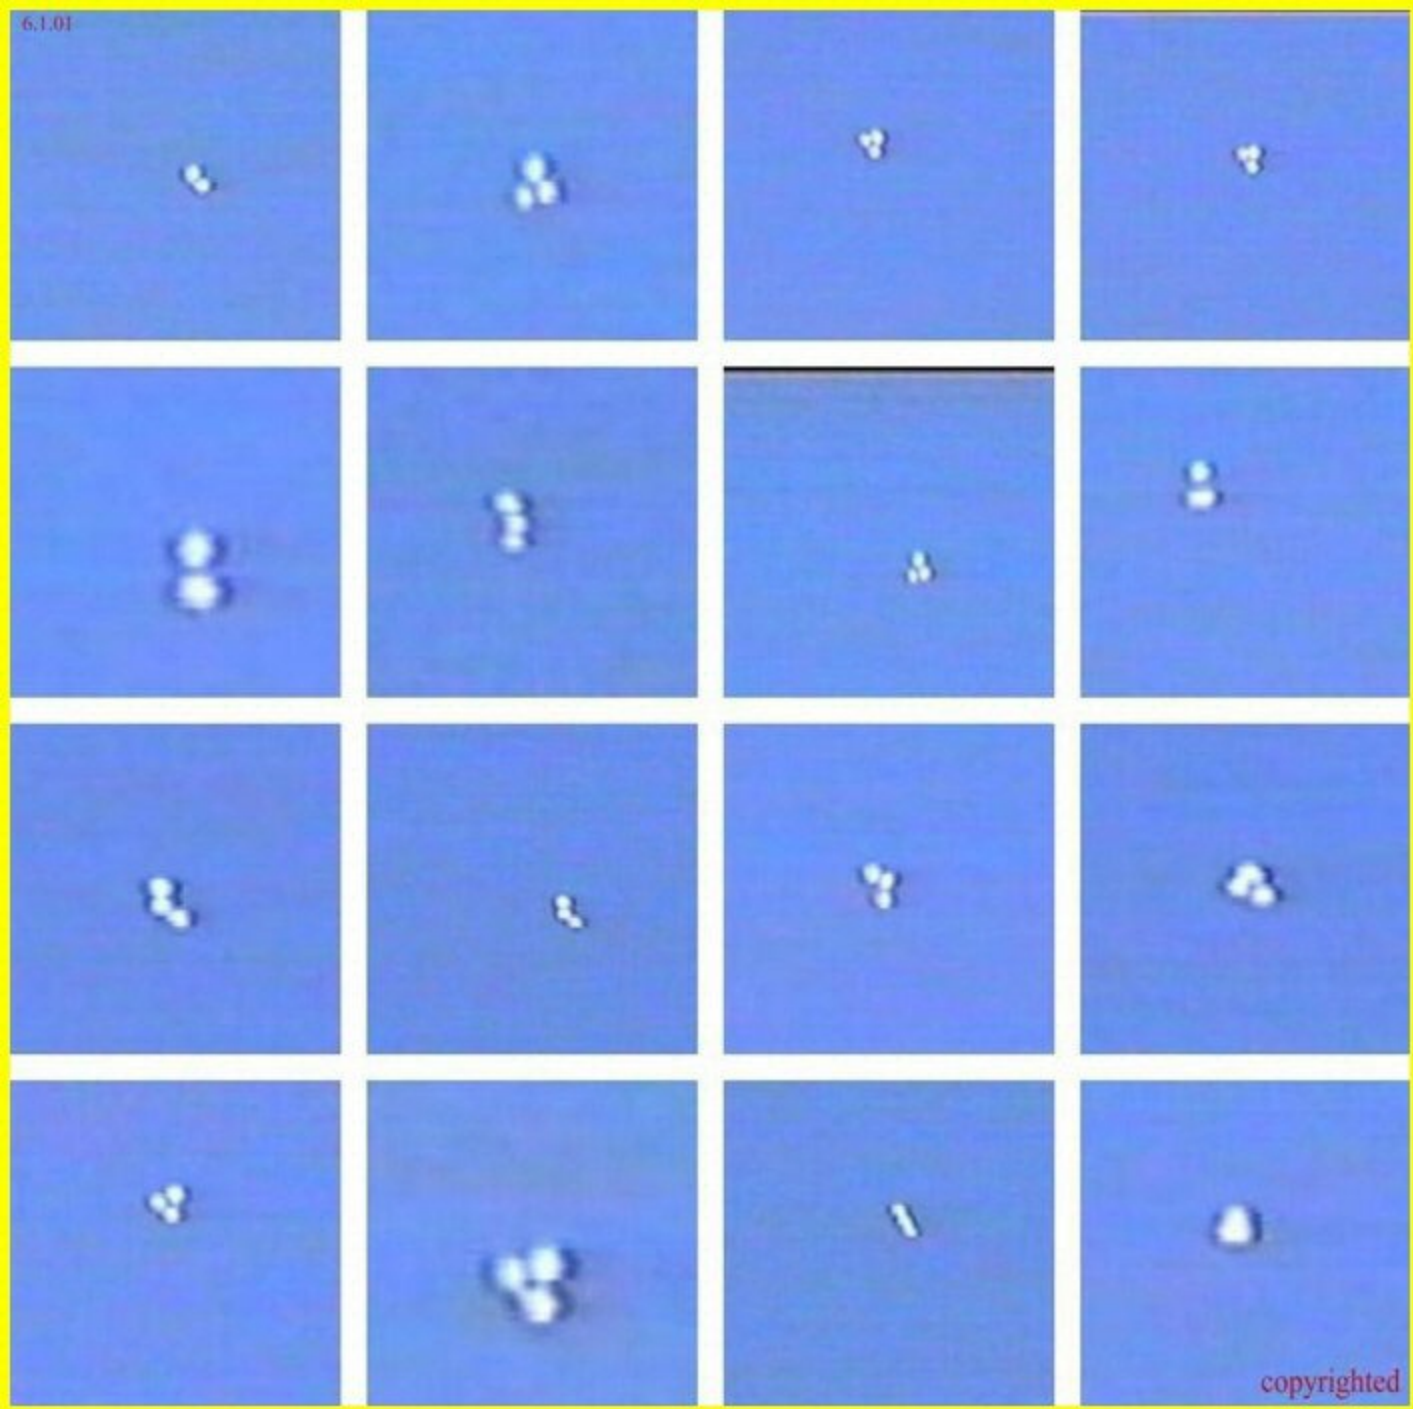

Image Enhancements by Linda Moore
of www.roguesighting.com

05/01/2001 col de Vence
France

PORTSDOWN HILL, ENGLAND - JANUARY 6 / 2001 - VIDEO FRAMES BY : ANTHONY WOODS

A

6. 1.01

10:56:12

'UFO' on NASA camera

By **TIM UPTON**

WASHINGTON: The object is certainly unidentified and appears to be flying.

Whether this enlarged image really shows a UFO piloted by aliens remains to be seen. But according to the people who released it this photo and hundreds like it are the best evidence yet of the existence of spacecraft from other worlds.

UFO investigators say the image was captured by the Solar and Heliospheric Observatory (SOHO), a NASA satellite that was launched in 1996 to

observe the sun. Since then, it is said, SOHO has captured hundreds of images of UFOs moving along a kind of alien superhighway.

SOHO is more than 1.5 million kilometres from Earth, with its camera trained towards the sun. Experts say the photographed objects are likely to be only hundreds of kilometres from its lenses.

Graham Birdsall, editor of *UFO* magazine, said: "The images are irrefutable in that they are from official satellites owned by NASA. They resemble the kind of spacecraft we used to see in sci-fi films like *Star Trek*."