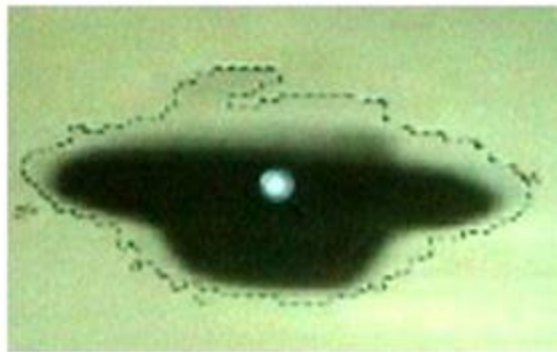

UFO investigators say the image was captured by the Solar and Heliospheric Observatory (SOHO), a NASA satellite that was launched in 1996 to

observe the sun. Since then, it is said, SOHO has captured hundreds of images of UFOs moving along a kind of alien superhighway.

UTTERLY ALIEN: The image investigators say shows a UFO.

JAN 31 2001

22 Feb 2001, 8:43:10 (22 Feb 2001 14:43:10 GMT)

CENAPRED

04 03 2001 mexique

13 Mar 2001, 18:08:02 (14 Mar 2001 00:08:02 GMT)

19 Mar 2001, 11:10:40 (19 Mar 2001 17:10:40 GMT)

CENAPRED

20 03 2001 mexique

North Shore, California 33.30 N 115.55 W
March 27, 2001 11:57 PM
Looking East

EXCLUSIVE

6:40 PM

MAY. 28, 2001

20. 6.01

10:11:10