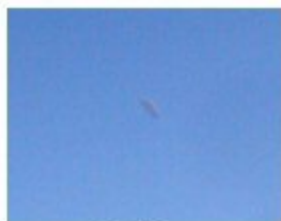

MOUMRA 2002 & WANADOO - FR

1870-2007
UFO PHOTOGRAPHS DATABASE

MOUMRA

A-evolution

PART 13
2001

Southern Utah's National Parks Cylinder

Date: 2001 Time: 9:30 a.m

Original

By **TIM UPTON**

WASHINGTON: The object is certainly unidentified and appears to be flying.

Whether this enlarged image really shows a UFO piloted by aliens remains to be seen. But according to the people who released it this photo and hundreds like it are the best evidence yet of the existence of spacecraft from other worlds.

UFO investigators say the image was captured by the Solar and Heliospheric Observatory (SOHO), a NASA satellite that was launched in 1996 to

observe the sun. Since then, it is said, SOHO has captured hundreds of images of UFOs moving along a kind of alien superhighway.

SOHO is more than 1.5 million kilometres from Earth, with its camera trained towards the sun. Experts say the photographed objects are likely to be only hundreds of kilometres from its lenses.

Graham Birdsall, editor of *UFO* magazine, said: "The images are irrefutable in that they are from official satellites owned by NASA. They resemble the kind of spacecraft we used to see in sci-fi films like *Star Trek*."