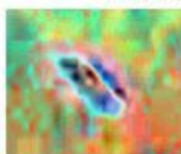

Southern Utah's National Parks Cylinder

Date: 2001 Time: 9:30 a.m

Solarized

Brian Vike, Director HBCC UFO Research
Home - Phone 250 845 2189 email:
hbccufo@telus.net Website: <http://www.hbccufo.com>
Redirect: <http://www.brianvike.com>
Redirect: <http://www.hbccuforesearch.com>

Image Enhancements by Linda Moore
of www.roguesighting.com